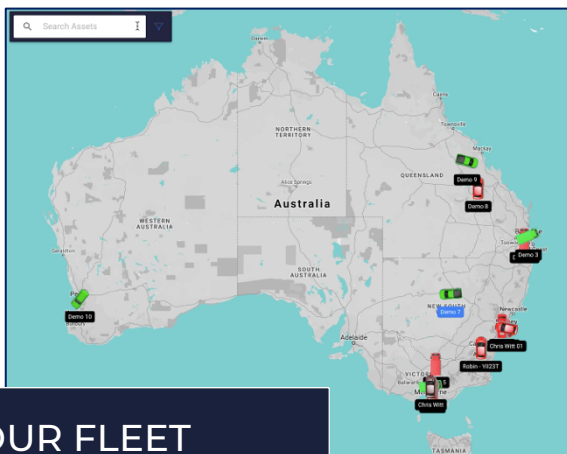

Monitor your fleet, no matter where they are, or when they are there.

Individually configured to suit your needs, our Fleet Gate system provides live vehicle tracking, individual trip data, geofencing (for safety as well as limiting travel scope), a vehicle pool scheduling function, and information about your individual and collective assets, devices and users. All at no additional cost.

And we offer ATO Certified FBT reporting.